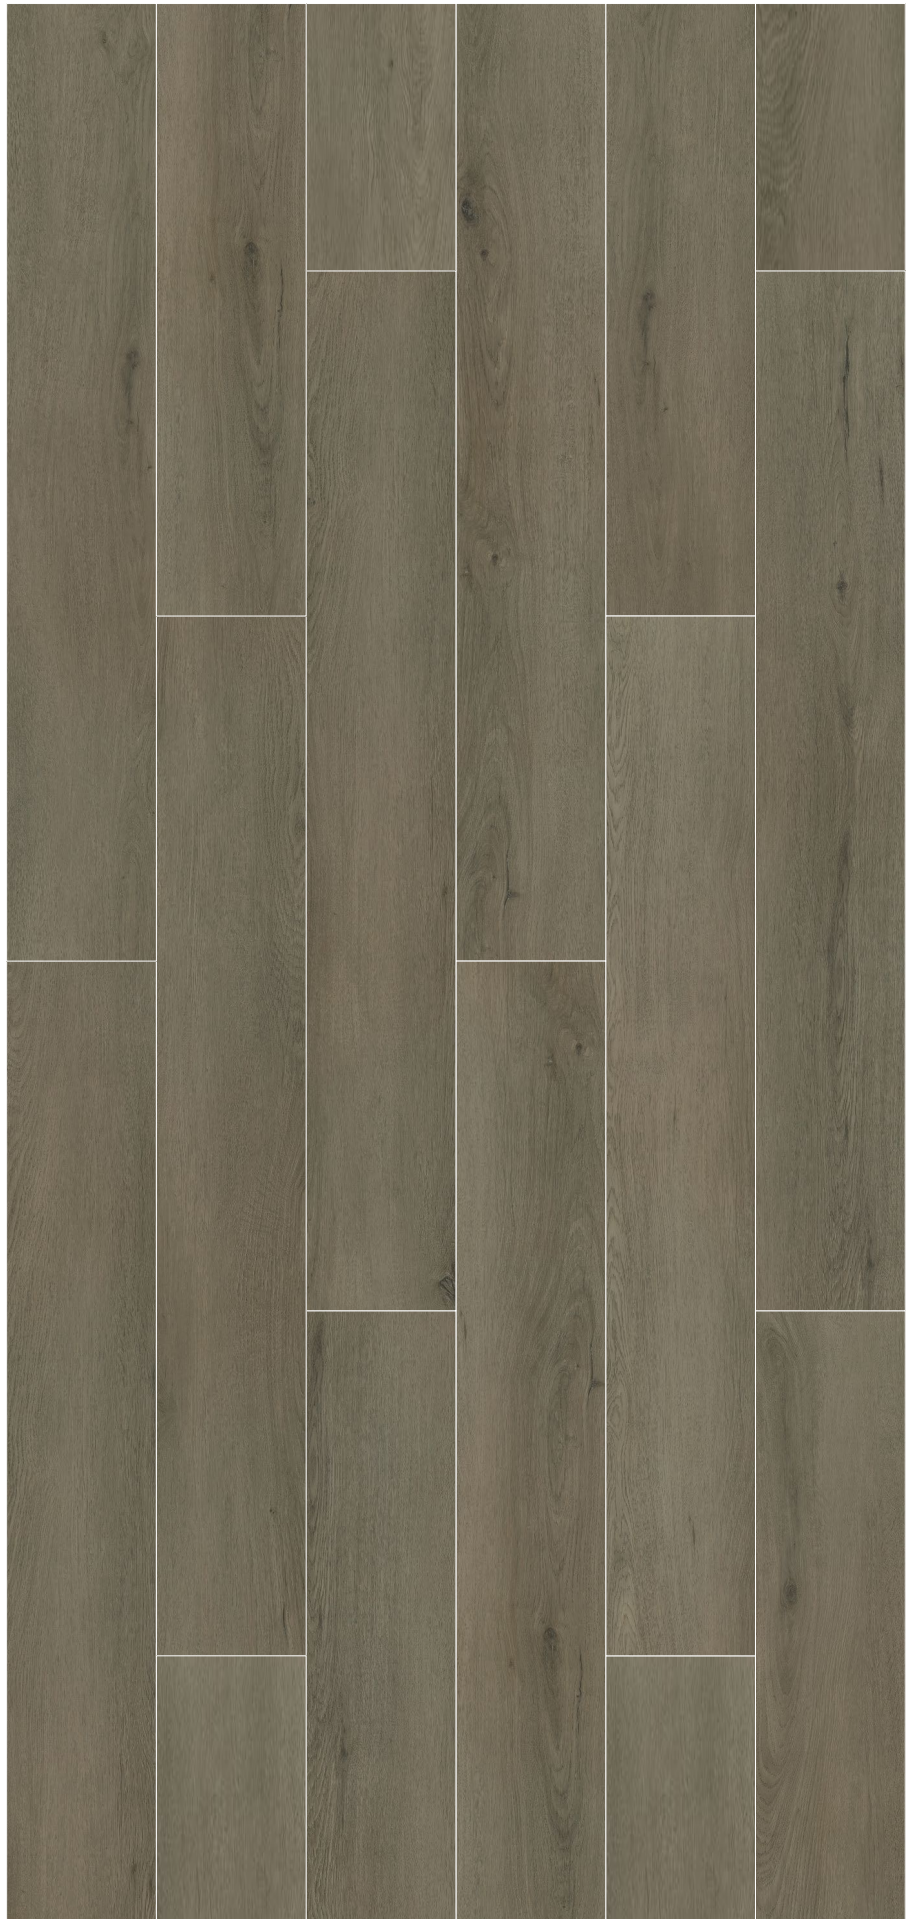

AMAZONIA _ EUROPEAN OAK _ 192 x 1235 mm

AMAZONIA

EUROPEAN OAK

192 x 1235 mm

AMAZONIA _ GREY OAK _ 192 x 1235 mm

AMAZONIA

GREY OAK
192 x 1235 mm

AMAZONIA _ NATURAL OAK _ 192 x 1235 mm

AMAZONIA

NATURAL OAK

192 x 1235 mm

AMAZONIA _ WALNUT OAK _ 192 x 1235 mm

AMAZONIA

WALNUT OAK

192 x 1235 mm